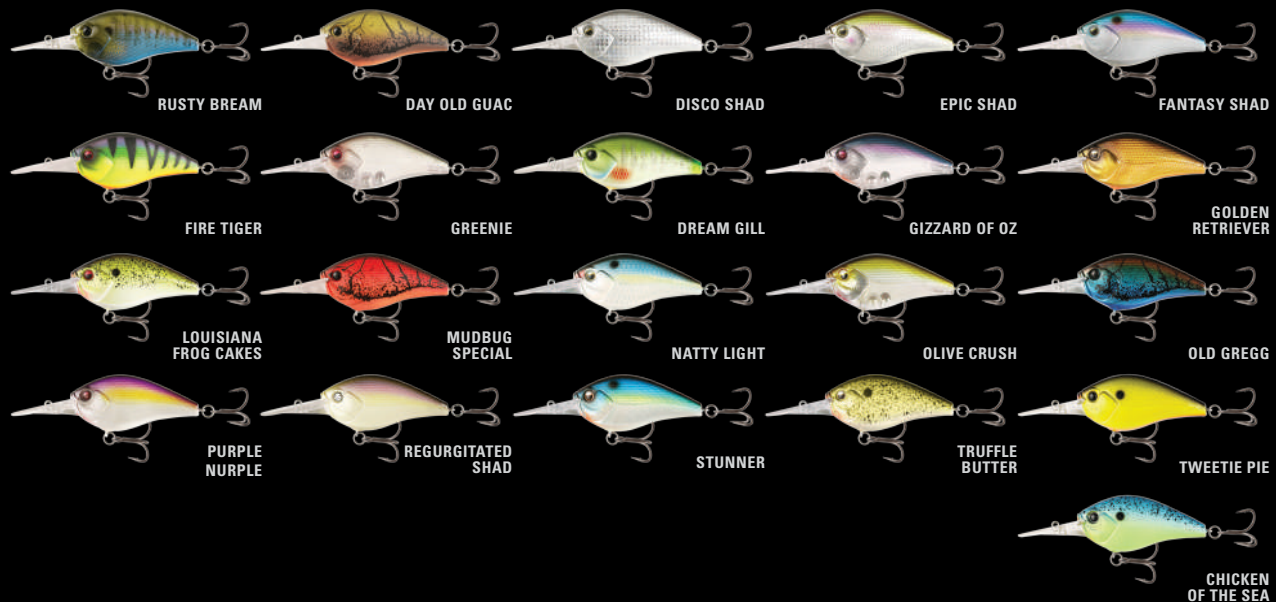

CLIFF BANGER - 2.5" - 8' - MSRP $13.99

COLOR	MODEL	SIZE	WEIGHT	DEPTH	HOOKS
Rusty Bream	CB8-1	2.5"	1/2 oz	8 ft	#4
Day Old Guac	CB8-2	2.5"	1/2 oz	8 ft	#4
Disco Shad	CB8-3	2.5"	1/2 oz	8 ft	#4
Epic Shad	CB8-4	2.5"	1/2 oz	8 ft	#4
Fantasy Shad	CB8-5	2.5"	1/2 oz	8 ft	#4
Fire Tiger	CB8-6	2.5"	1/2 oz	8 ft	#4
Greenie	CB8-7	2.5"	1/2 oz	8 ft	#4
Dream Gill	CB8-8	2.5"	1/2 oz	8 ft	#4
Gizzard of Oz	CB8-9	2.5"	1/2 oz	8 ft	#4
Golden Retriever	CB8-10	2.5"	1/2 oz	8 ft	#4
Louisiana Frog Cakes	CB8-11	2.5"	1/2 oz	8 ft	#4
Mudbug Special	CB8-13	2.5"	1/2 oz	8 ft	#4
Natty Light	CB8-14	2.5"	1/2 oz	8 ft	#4
Olive Crush	CB8-15	2.5"	1/2 oz	8 ft	#4
Old Gregg	CB8-16	2.5"	1/2 oz	8 ft	#4
Purple Nurple	CB8-17	2.5"	1/2 oz	8 ft	#4
Regurgitated Shad	CB8-18	2.5"	1/2 oz	8 ft	#4
Stunner	CB8-19	2.5"	1/2 oz	8 ft	#4
Truffle Butter	CB8-20	2.5"	1/2 oz	8 ft	#4
Tweetie Pie	CB8-30	2.5"	1/2 oz	8 ft	#4
Chicken of the Sea	CB8-31	2.5"	1/2 oz	8 ft	#4

CLIFF BANGER - 3" - 12' - MSRP $14.99

COLOR	MODEL	SIZE	WEIGHT	DEPTH	HOOKS
Rusty Bream	CB12-1	3"	11/16 oz	12 ft	#2
Day Old Guac	CB12-2	3"	11/16 oz	12 ft	#2
Disco Shad	CB12-3	3"	11/16 oz	12 ft	#2
Epic Shad	CB12-4	3"	11/16 oz	12 ft	#2
Fantasy Shad	CB12-5	3"	11/16 oz	12 ft	#2
Fire Tiger	CB12-6	3"	11/16 oz	12 ft	#2
Greenie	CB12-7	3"	11/16 oz	12 ft	#2
Dream Gill	CB12-8	3"	11/16 oz	12 ft	#2
Gizzard of Oz	CB12-9	3"	11/16 oz	12 ft	#2
Golden Retriever	CB12-10	3"	11/16 oz	12 ft	#2
Louisiana Frog Cakes	CB12-11	3"	11/16 oz	12 ft	#2
Mudbug Special	CB12-13	3"	11/16 oz	12 ft	#2
Natty Light	CB12-14	3"	11/16 oz	12 ft	#2
Olive Crush	CB12-15	3"	11/16 oz	12 ft	#2
Old Gregg	CB12-16	3"	11/16 oz	12 ft	#2
Purple Nurple	CB12-17	3"	11/16 oz	12 ft	#2
Regurgitated Shad	CB12-18	3"	11/16 oz	12 ft	#2
Stunner	CB12-19	3"	11/16 oz	12 ft	#2
Truffle Butter	CB12-20	3"	11/16 oz	12 ft	#2
Tweetie Pie	CB12-30	3"	11/16 oz	12 ft	#2
Chicken of the Sea	CB12-31	3"	11/16 oz	12 ft	#2

CLIFF BANGER - 3" - 15' - MSRP $14.99

COLOR	MODEL	SIZE	WEIGHT	DEPTH	HOOKS
Rusty Bream	CB15-1	3"	3/4 oz	15 ft	#2
Day Old Guac	CB15-2	3"	3/4 oz	15 ft	#2
Disco Shad	CB15-3	3"	3/4 oz	15 ft	#2
Epic Shad	CB15-4	3"	3/4 oz	15 ft	#2
Fantasy Shad	CB15-5	3"	3/4 oz	15 ft	#2
Fire Tiger	CB15-6	3"	3/4 oz	15 ft	#2
Greenie	CB15-7	3"	3/4 oz	15 ft	#2
Dream Gill	CB15-8	3"	3/4 oz	15 ft	#2
Gizzard of Oz	CB15-9	3"	3/4 oz	15 ft	#2
Golden Retriever	CB15-10	3"	3/4 oz	15 ft	#2
Louisiana Frog Cakes	CB15-11	3"	3/4 oz	15 ft	#2
Mudbug Special	CB15-13	3"	3/4 oz	15 ft	#2
Natty Light	CB15-14	3"	3/4 oz	15 ft	#2
Olive Crush	CB15-15	3"	3/4 oz	15 ft	#2
Old Gregg	CB15-16	3"	3/4 oz	15 ft	#2
Purple Nurple	CB15-17	3"	3/4 oz	15 ft	#2
Regurgitated Shad	CB15-18	3"	3/4 oz	15 ft	#2
Stunner	CB15-19	3"	3/4 oz	15 ft	#2
Truffle Butter	CB15-20	3"	3/4 oz	15 ft	#2
Tweetie Pie	CB15-30	3"	3/4 oz	15 ft	#2
Chicken of the Sea	CB15-31	3"	3/4 oz	15 ft	#2