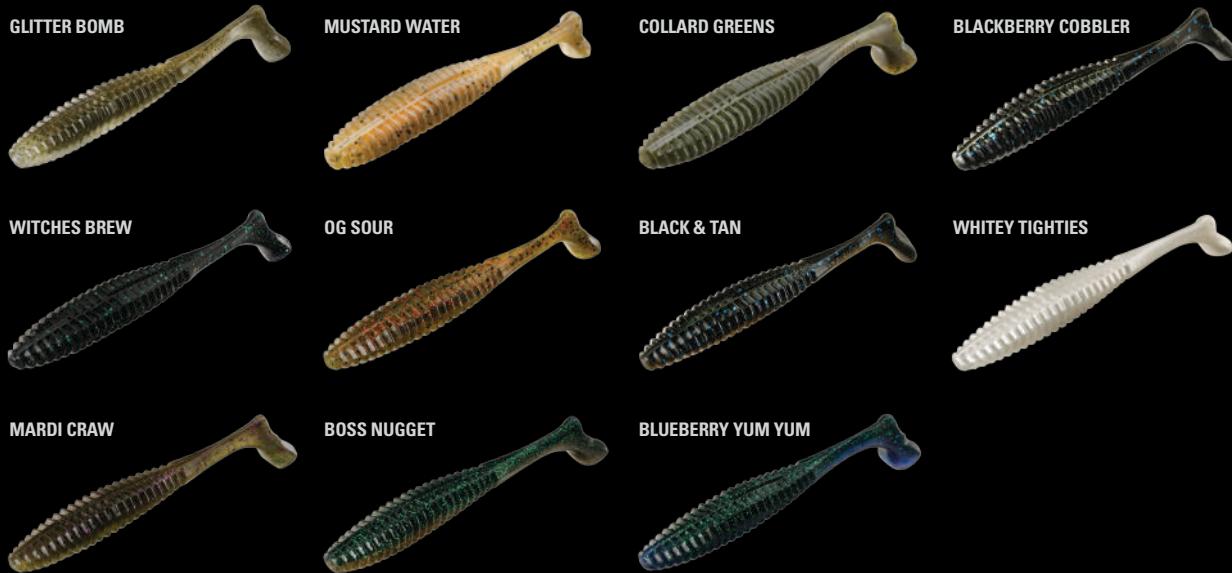

PLEASURE SHAD 4.5" - MSRP $6.49

COLOR	MODEL	SIZE	NO. PER PACK
Glitter Bomb	SR4.5-4	4.5"	6
Mustard Water	SR4.5-9	4.5"	6
Collard Greens	SR4.5-11	4.5"	6
Blackberry Cobbler	SR4.5-12	4.5"	6
Witches Brew	SR4.5-13	4.5"	6
OG Sour	SR4.5-15	4.5"	6
Black & Tan	SR4.5-16	4.5"	6
Whitey Tighties	SR4.5-18	4.5"	6
Mardi Crow	SR4.5-22	4.5"	6
Boss Nugget	SR4.5-23	4.5"	6
Blueberry Yum Yum	SR4.5-35	4.5"	6

PLEASURE SHAD 5" - MSRP $6.99

COLOR	MODEL	SIZE	NO. PER PACK
Glitter Bomb	SR5-4	5"	5
Mustard Water	SR5-9	5"	5
Collard Greens	SR5-11	5"	5
Blackberry Cobbler	SR5-12	5"	5
Witches Brew	SR5-13	5"	5
OG Sour	SR5-15	5"	5
Black & Tan	SR5-16	5"	5
Whitey Tighties	SR5-18	5"	5
Mardi Crow	SR5-22	5"	5
Boss Nugget	SR5-23	5"	5
Blueberry Yum Yum	SR5-35	5"	5