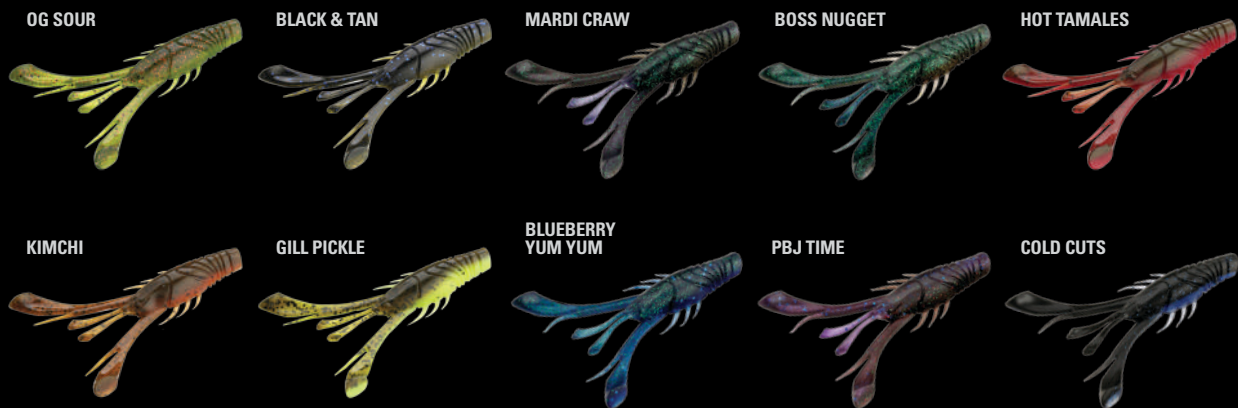

WOBBLE CRAW 4.25" - MSRP $5.99

COLOR	MODEL	SIZE	NO. PER PACK
OG Sour	RE-WC4.25-15	4.25"	5
Black & Tan	RE-WC4.25-16	4.25"	5
Mardi Craw	RE-WC4.25-22	4.25"	5
Boss Nugget	RE-WC4.25-23	4.25"	5
Hot Tamales	RE-WC4.25-28	4.25"	5
Kimchi	RE-WC4.25-29	4.25"	5
Gill Pickle	RE-WC4.25-30	4.25"	5
Blueberry Yum Yum	RE-WC4.25-35	4.25"	5
PBJ Time	RE-WC4.25-36	4.25"	5
Cold Cuts	RE-WC4.25-39	4.25"	5