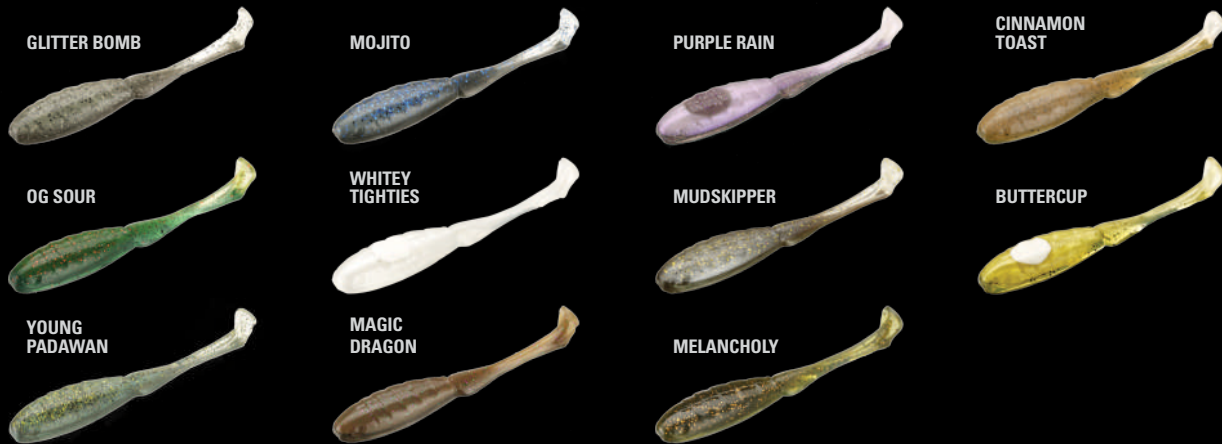

VERTIGO MINNOW 3" - MSRP $5.99

COLOR	MODEL	SIZE	NO. PER PACK
Glitter Bomb	VM3-4	3"	7
Mojito	VM3-5	3"	7
Purple Rain	VM3-7	3"	7
Cinnamon Toast	VM3-8	3"	7
OG Sour	VM3-15	3"	7
Whitey Tighties	VM3-18	3"	7
Mudskipper	VM3-31	3"	7
Buttercup	VM3-32	3"	7
Young Padawan	VM3-33	3"	7
Magic Dragon	VM3-34	3"	7
Melancholy	VM3-37	3"	7

VERTIGO MINNOW 4" - MSRP $5.99

COLOR	MODEL	SIZE	NO. PER PACK
Glitter Bomb	VM4-4	4"	7
Mojito	VM4-5	4"	7
Purple Rain	VM4-7	4"	7
Cinnamon Toast	VM4-8	4"	7
OG Sour	VM4-15	4"	7
Whitey Tighties	VM4-18	4"	7
Mudskipper	VM4-31	4"	7
Buttercup	VM4-32	4"	7
Young Padawan	VM4-33	4"	7
Magic Dragon	VM4-34	4"	7
Melancholy	VM4-37	4"	7