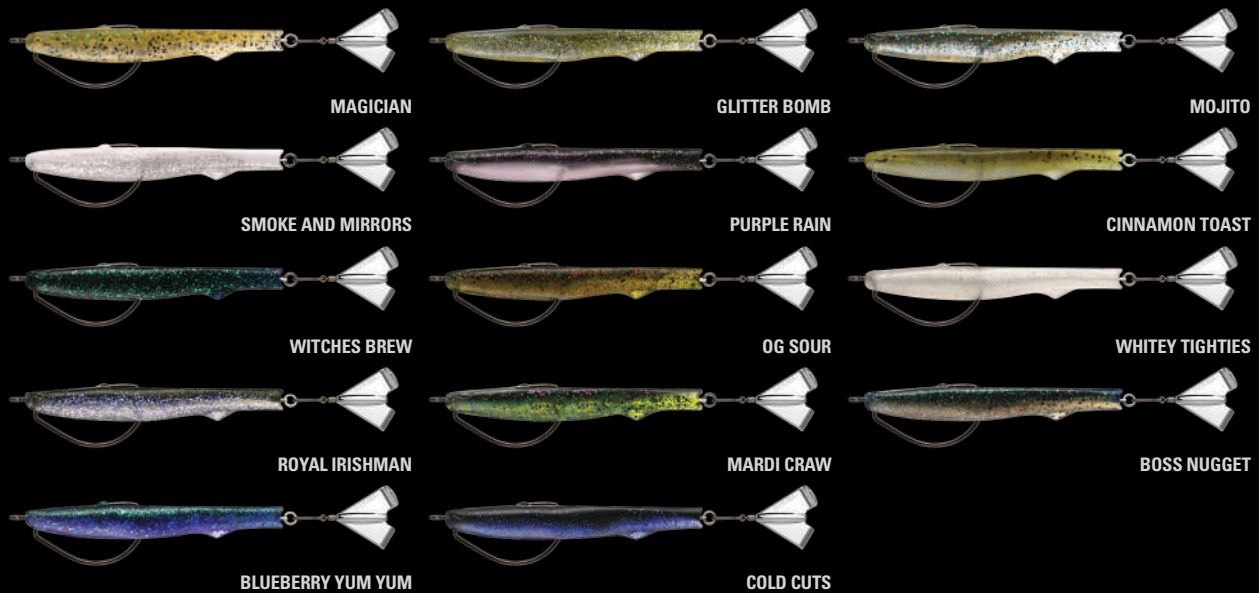

MOTORBOAT 4" - MSRP $7.99

COLOR	MODEL	SIZE	WEIGHT	DEPTH	HOOKS
Magician	MBT4-3	4"	3/8 oz	Floating	3/0
Glitter Bomb	MBT4-4	4"	3/8 oz	Floating	3/0
Mojito	MBT4-5	4"	3/8 oz	Floating	3/0
Smoke and Mirrors	MBT4-6	4"	3/8 oz	Floating	3/0
Purple Rain	MBT4-7	4"	3/8 oz	Floating	3/0
Cinnamon Toast	MBT4-8	4"	3/8 oz	Floating	3/0
Witches Brew	MBT4-13	4"	3/8 oz	Floating	3/0
OG Sour	MBT4-15	4"	3/8 oz	Floating	3/0
Whitey Tighties	MBT4-18	4"	3/8 oz	Floating	3/0
Royal Irishman	MBT4-20	4"	3/8 oz	Floating	3/0
Mardi Craw	MBT4-22	4"	3/8 oz	Floating	3/0
Boss Nugget	MBT4-23	4"	3/8 oz	Floating	3/0
Blueberry Yum Yum	MBT4-35	4"	3/8 oz	Floating	3/0
Cold Cuts	MBT4-39	4"	3/8 oz	Floating	3/0

MOTORBOAT 5" - MSRP $8.99

COLOR	MODEL	SIZE	WEIGHT	DEPTH	HOOKS
Magician	MBT5-3	5"	9/16 oz	Floating	5/0
Glitter Bomb	MBT5-4	5"	9/16 oz	Floating	5/0
Mojito	MBT5-5	5"	9/16 oz	Floating	5/0
Smoke and Mirrors	MBT5-6	5"	9/16 oz	Floating	5/0
Purple Rain	MBT5-7	5"	9/16 oz	Floating	5/0
Cinnamon Toast	MBT5-8	5"	9/16 oz	Floating	5/0
Witches Brew	MBT5-13	5"	9/16 oz	Floating	5/0
OG Sour	MBT5-15	5"	9/16 oz	Floating	5/0
Whitey Tighties	MBT5-18	5"	9/16 oz	Floating	5/0
Royal Irishman	MBT5-20	5"	9/16 oz	Floating	5/0
Mardi Craw	MBT5-22	5"	9/16 oz	Floating	5/0
Boss Nugget	MBT5-23	5"	9/16 oz	Floating	5/0
Blueberry Yum Yum	MBT5-35	5"	9/16 oz	Floating	5/0
Cold Cuts	MBT5-39	5"	9/16 oz	Floating	5/0